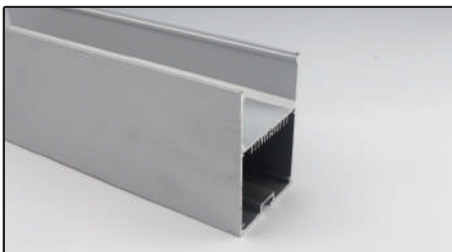

# ARCHILINE\_052

Weight 2.80kg Per / 2mL

Item No	Product Code	Description
23040	LED-P052-OPAL	Pendent profile with opal PC (Polycarbonate) diffuser - 2m lengths
23041	LED-P052-EC	Pendent profile end cap
23042	LED-P052-CABLE	Pendent profile suspension cable