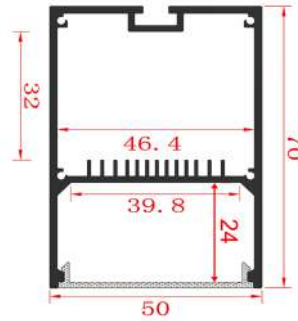

# ARCHILINE\_052

Weight 2.80kg Per / 2mL

Item No	Product Code	Description
23040	LED-P052-OPAL	Pendent profile with opal PC (Polycarbonate) diffuser - 2m lengths
23041	LED-P052-EC	Pendent profile end cap
23042	LED-P052-CABLE	Pendent profile suspension cable