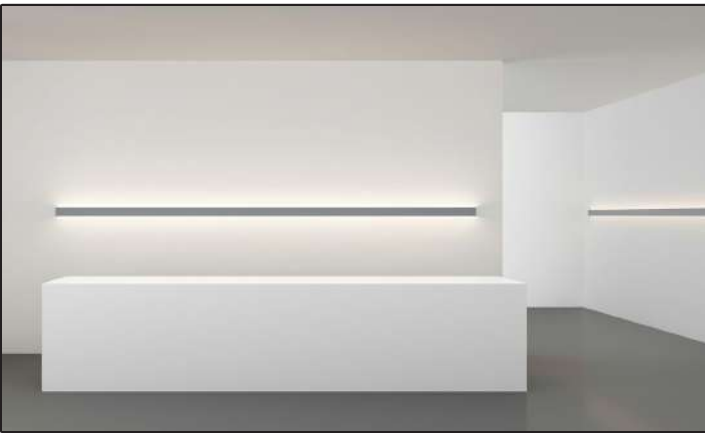

ARCHILINE_050

Weight 1.04kg Per / 2mL

Item No	Product Code	Description
23030	LED-P050-OPAL	Surface mounted up and down profile with opal PC (Polycarbonate) diffuser - 2m length
23031	LED-P050-EC	Surface mounted up and down profile end caps
23032	LED-P050-MC	Surface mounted up and down profile mounting clip