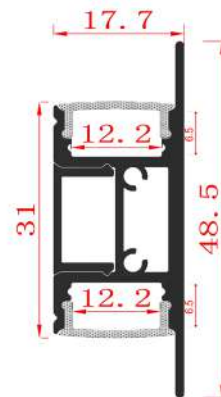

ARCHILINE_050

Weight 1.04kg Per / 2mL

Item No	Product Code	Description
23030	LED-P050-OPAL	Surface mounted up and down profile with opal PC (Polycarbonate) diffuser - 2m length
23031	LED-P050-EC	Surface mounted up and down profile end caps
23032	LED-P050-MC	Surface mounted up and down profile mounting clip