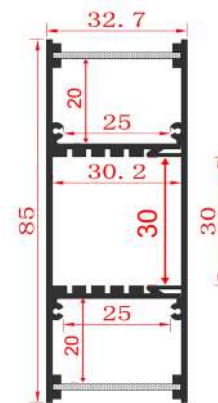

ARCHILINE_049

Weight 2.48kg Per / 2mL

Item No	Product Code	Description
23020	LED-P049-OPAL	Surface mounted up and down profile with opal PC (Polycarbonate) diffuser - 2m length
23021	LED-P049-EC	Surface mounted up and down profile end caps