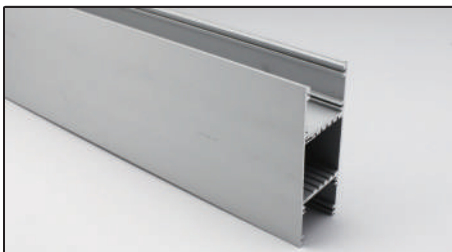

ARCHILINE_049

Weight 2.48kg Per / 2mL

Item No	Product Code	Description
23020	LED-P049-OPAL	Surface mounted up and down profile with opal PC (Polycarbonate) diffuser - 2m length
23021	LED-P049-EC	Surface mounted up and down profile end caps