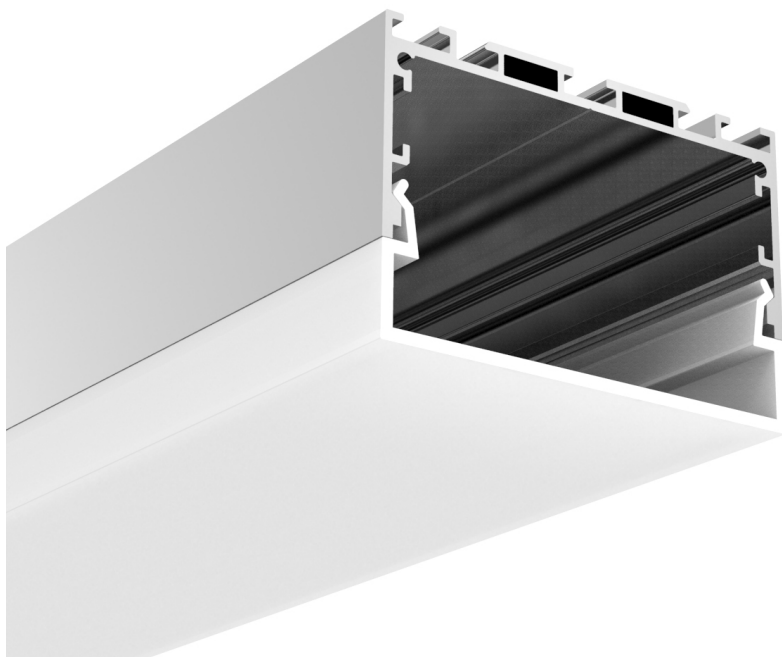

ARCHILINE_048-R1D

Weight 2.30kg Per / 2mL

Item No	Product Code	Description
23151	LED-P048-R1D-OPAL	Suspended or surface mounted profile with drop down opal PC (Polycarbonate) diffuser - 2m lengths
23152	LED-P048-R1D-S	Suspended or surface mounted profile with drop down diffuser inline support bracket
23153	LED-P048-R1D-L	Suspended or surface mounted profile with drop down diffuser 90 degree joiner
23154	LED-P048-R1D-T	Suspended or surface mounted profile with drop down diffuser T joiner
23155	LED-P048-R1D-X	Suspended or surface mounted profile with drop down diffuser X joiner
23156	LED-P048-R1D-MC	Suspended or surface mounted profile with drop down diffuser mounting clip
23157	LED-P048-R1D-EC	Suspended or surface mounted profile with drop down diffuser end cap
23158	LED-P048-R1D-CABLE	Suspended or surface mounted profile with drop down diffuser suspension cable