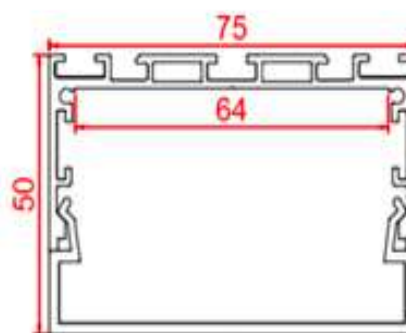

ARCHILINE_048-R1D

Weight 2.30kg Per / 2mL

Item No	Product Code	Description
23151	LED-P048-R1D-OPAL	Suspended or surface mounted profile with drop down opal PC (Polycarbonate) diffuser - 2m lengths
23152	LED-P048-R1D-S	Suspended or surface mounted profile with drop down diffuser inline support bracket
23153	LED-P048-R1D-L	Suspended or surface mounted profile with drop down diffuser 90 degree joiner
23154	LED-P048-R1D-T	Suspended or surface mounted profile with drop down diffuser T joiner
23155	LED-P048-R1D-X	Suspended or surface mounted profile with drop down diffuser X joiner
23156	LED-P048-R1D-MC	Suspended or surface mounted profile with drop down diffuser mounting clip
23157	LED-P048-R1D-EC	Suspended or surface mounted profile with drop down diffuser end cap
23158	LED-P048-R1D-CABLE	Suspended or surface mounted profile with drop down diffuser suspension cable