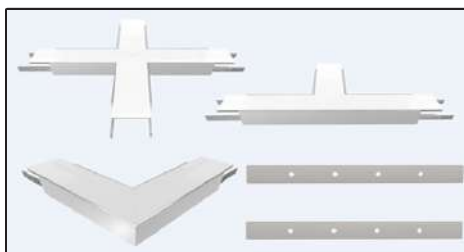

ARCHILINE_048-R1D

Weight 2.30kg Per / 2mL

Item No	Product Code	Description
23151	LED-P048-R1D-OPAL	Suspended or surface mounted profile with drop down opal PC (Polycarbonate) diffuser - 2m lengths
23152	LED-P048-R1D-S	Suspended or surface mounted profile with drop down diffuser inline support bracket
23153	LED-P048-R1D-L	Suspended or surface mounted profile with drop down diffuser 90 degree joiner
23154	LED-P048-R1D-T	Suspended or surface mounted profile with drop down diffuser T joiner
23155	LED-P048-R1D-X	Suspended or surface mounted profile with drop down diffuser X joiner
23156	LED-P048-R1D-MC	Suspended or surface mounted profile with drop down diffuser mounting clip
23157	LED-P048-R1D-EC	Suspended or surface mounted profile with drop down diffuser end cap
23158	LED-P048-R1D-CABLE	Suspended or surface mounted profile with drop down diffuser suspension cable