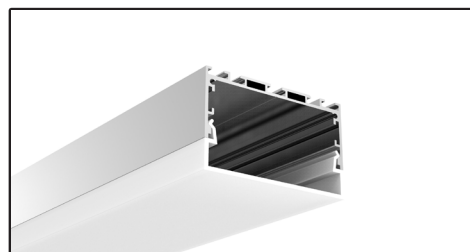

ARCHILINE_048-R1D

Weight 2.30kg Per / 2mL

Item No	Product Code	Description
23151	LED-P048-R1D-OPAL	Suspended or surface mounted profile with drop down opal PC (Polycarbonate) diffuser - 2m lengths
23152	LED-P048-R1D-S	Suspended or surface mounted profile with drop down diffuser inline support bracket
23153	LED-P048-R1D-L	Suspended or surface mounted profile with drop down diffuser 90 degree joiner
23154	LED-P048-R1D-T	Suspended or surface mounted profile with drop down diffuser T joiner
23155	LED-P048-R1D-X	Suspended or surface mounted profile with drop down diffuser X joiner
23156	LED-P048-R1D-MC	Suspended or surface mounted profile with drop down diffuser mounting clip
23157	LED-P048-R1D-EC	Suspended or surface mounted profile with drop down diffuser end cap
23158	LED-P048-R1D-CABLE	Suspended or surface mounted profile with drop down diffuser suspension cable