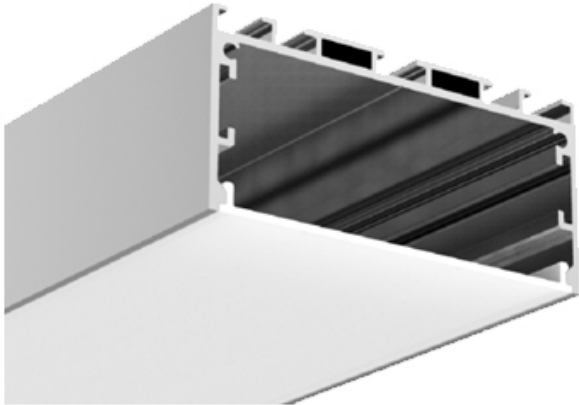

ARCHILINE_048-R1

Weight 2.20kg Per / 2mL

Item No	Product Code	Description
23141	LED-P048-R1-OPAL	Suspended or surface mounted profile with opal PC (Polycarbonate) diffuser - 2m lengths
23142	LED-P048-R1-S	Suspended or surface mounted profile inline support bracket
23143	LED-P048-R1-L	Suspended or surface mounted profile 90 degree joiner
23144	LED-P048-R1-T	Suspended or surface mounted profile T joiner
23145	LED-P048-R1-X	Suspended or surface mounted profile X joiner
23146	LED-P048-R1-MC	Suspended or surface mounted profile mounting clip
23147	LED-P048-R1-EC	Suspended or surface mounted profile end cap
23148	LED-P048-R1-CABLE	Suspended or surface mounted profile suspension cable