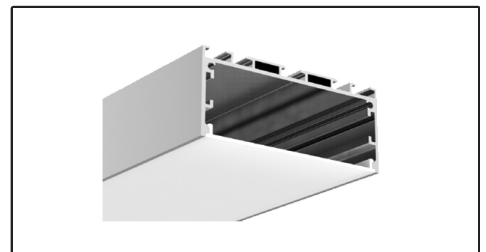

ARCHILINE_048-R1

Weight 2.20kg Per / 2mL

Item No	Product Code	Description
23141	LED-P048-R1-OPAL	Suspended or surface mounted profile with opal PC (Polycarbonate) diffuser - 2m lengths
23142	LED-P048-R1-S	Suspended or surface mounted profile inline support bracket
23143	LED-P048-R1-L	Suspended or surface mounted profile 90 degree joiner
23144	LED-P048-R1-T	Suspended or surface mounted profile T joiner
23145	LED-P048-R1-X	Suspended or surface mounted profile X joiner
23146	LED-P048-R1-MC	Suspended or surface mounted profile mounting clip
23147	LED-P048-R1-EC	Suspended or surface mounted profile end cap
23148	LED-P048-R1-CABLE	Suspended or surface mounted profile suspension cable