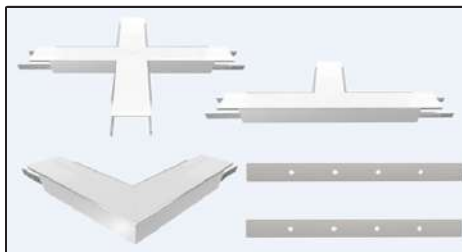

ARCHILINE_048-R1

Weight 2.20kg Per / 2mL

Item No	Product Code	Description
23141	LED-P048-R1-OPAL	Suspended or surface mounted profile with opal PC (Polycarbonate) diffuser - 2m lengths
23142	LED-P048-R1-S	Suspended or surface mounted profile inline support bracket
23143	LED-P048-R1-L	Suspended or surface mounted profile 90 degree joiner
23144	LED-P048-R1-T	Suspended or surface mounted profile T joiner
23145	LED-P048-R1-X	Suspended or surface mounted profile X joiner
23146	LED-P048-R1-MC	Suspended or surface mounted profile mounting clip
23147	LED-P048-R1-EC	Suspended or surface mounted profile end cap
23148	LED-P048-R1-CABLE	Suspended or surface mounted profile suspension cable