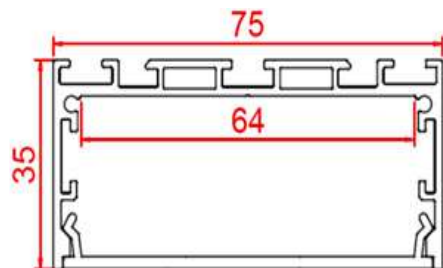

ARCHILINE_048-R1

Weight 2.20kg Per / 2mL

Item No	Product Code	Description
23141	LED-P048-R1-OPAL	Suspended or surface mounted profile with opal PC (Polycarbonate) diffuser - 2m lengths
23142	LED-P048-R1-S	Suspended or surface mounted profile inline support bracket
23143	LED-P048-R1-L	Suspended or surface mounted profile 90 degree joiner
23144	LED-P048-R1-T	Suspended or surface mounted profile T joiner
23145	LED-P048-R1-X	Suspended or surface mounted profile X joiner
23146	LED-P048-R1-MC	Suspended or surface mounted profile mounting clip
23147	LED-P048-R1-EC	Suspended or surface mounted profile end cap
23148	LED-P048-R1-CABLE	Suspended or surface mounted profile suspension cable