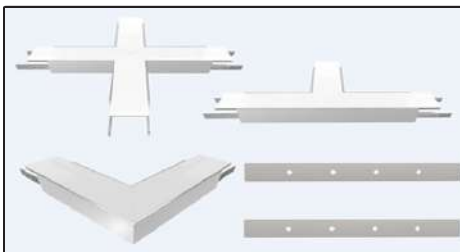

ARCHILINE_047-R1D

Weight 2.36kg Per / 2mL

Item No	Product Code	Description
23131	LED-P047-R1D-OPAL	Recessed profile with drop down opal PC (Polycarbonate) diffuser - 2m lengths
23132	LED-P047-R1D-S	Recessed profile with drop down diffuser inline support bracket
23133	LED-P047-R1D-L	Recessed profile with drop down diffuser 90 degree joiner
23134	LED-P047-R1D-T	Recessed profile with drop down diffuser T joiner
23135	LED-P047-R1D-X	Recessed profile with drop down diffuser X joiner
23136	LED-P047-R1D-SC	Recessed profile with drop down diffuser spring clip
23137	LED-P047-R1D-EC	Recessed profile with drop down diffuser end cap