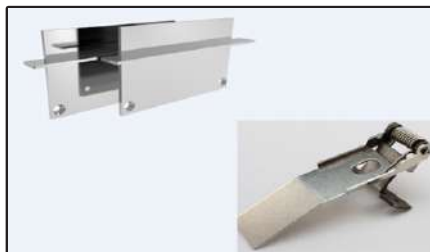

ARCHILINE_047-R1D

Weight 2.36kg Per / 2mL

Item No	Product Code	Description
23131	LED-P047-R1D-OPAL	Recessed profile with drop down opal PC (Polycarbonate) diffuser - 2m lengths
23132	LED-P047-R1D-S	Recessed profile with drop down diffuser inline support bracket
23133	LED-P047-R1D-L	Recessed profile with drop down diffuser 90 degree joiner
23134	LED-P047-R1D-T	Recessed profile with drop down diffuser T joiner
23135	LED-P047-R1D-X	Recessed profile with drop down diffuser X joiner
23136	LED-P047-R1D-SC	Recessed profile with drop down diffuser spring clip
23137	LED-P047-R1D-EC	Recessed profile with drop down diffuser end cap