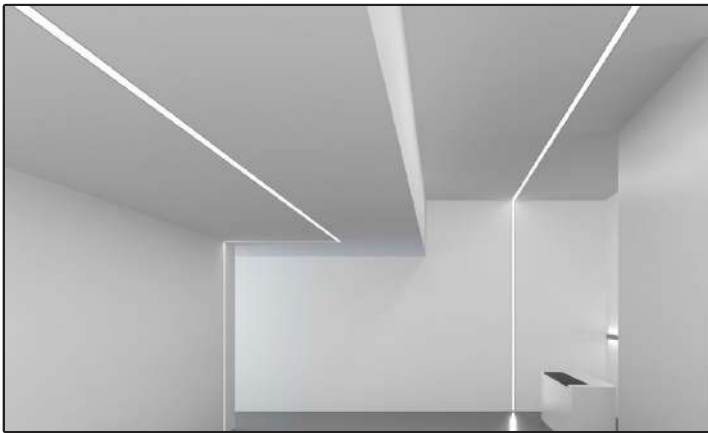

ARCHILINE_047-R1D

Weight 2.36kg Per / 2mL

Item No	Product Code	Description
23131	LED-P047-R1D-OPAL	Recessed profile with drop down opal PC (Polycarbonate) diffuser - 2m lengths
23132	LED-P047-R1D-S	Recessed profile with drop down diffuser inline support bracket
23133	LED-P047-R1D-L	Recessed profile with drop down diffuser 90 degree joiner
23134	LED-P047-R1D-T	Recessed profile with drop down diffuser T joiner
23135	LED-P047-R1D-X	Recessed profile with drop down diffuser X joiner
23136	LED-P047-R1D-SC	Recessed profile with drop down diffuser spring clip
23137	LED-P047-R1D-EC	Recessed profile with drop down diffuser end cap