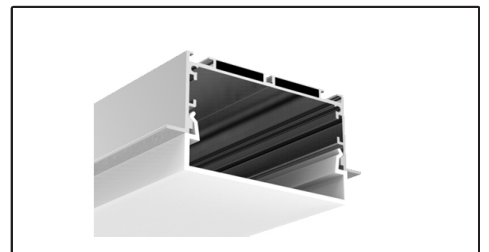

ARCHILINE_047-R1D

Weight 2.36kg Per / 2mL

Item No	Product Code	Description
23131	LED-P047-R1D-OPAL	Recessed profile with drop down opal PC (Polycarbonate) diffuser - 2m lengths
23132	LED-P047-R1D-S	Recessed profile with drop down diffuser inline support bracket
23133	LED-P047-R1D-L	Recessed profile with drop down diffuser 90 degree joiner
23134	LED-P047-R1D-T	Recessed profile with drop down diffuser T joiner
23135	LED-P047-R1D-X	Recessed profile with drop down diffuser X joiner
23136	LED-P047-R1D-SC	Recessed profile with drop down diffuser spring clip
23137	LED-P047-R1D-EC	Recessed profile with drop down diffuser end cap