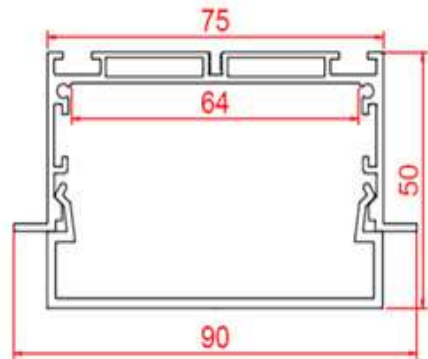

ARCHILINE_047-R1D

Weight 2.36kg Per / 2mL

Item No	Product Code	Description
23131	LED-P047-R1D-OPAL	Recessed profile with drop down opal PC (Polycarbonate) diffuser - 2m lengths
23132	LED-P047-R1D-S	Recessed profile with drop down diffuser inline support bracket
23133	LED-P047-R1D-L	Recessed profile with drop down diffuser 90 degree joiner
23134	LED-P047-R1D-T	Recessed profile with drop down diffuser T joiner
23135	LED-P047-R1D-X	Recessed profile with drop down diffuser X joiner
23136	LED-P047-R1D-SC	Recessed profile with drop down diffuser spring clip
23137	LED-P047-R1D-EC	Recessed profile with drop down diffuser end cap