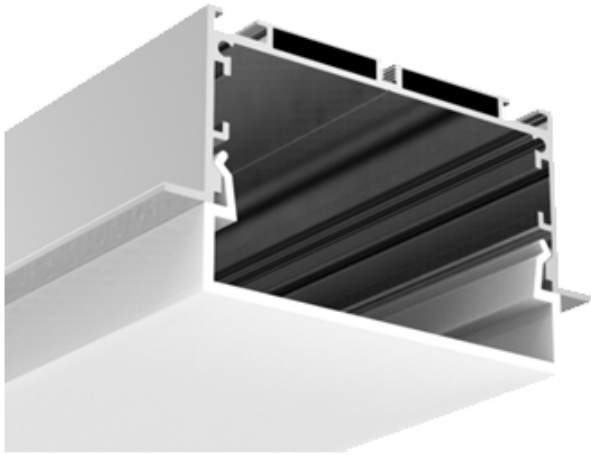

ARCHILINE_047-R1D

Weight 2.36kg Per / 2mL

Item No	Product Code	Description
23131	LED-P047-R1D-OPAL	Recessed profile with drop down opal PC (Polycarbonate) diffuser - 2m lengths
23132	LED-P047-R1D-S	Recessed profile with drop down diffuser inline support bracket
23133	LED-P047-R1D-L	Recessed profile with drop down diffuser 90 degree joiner
23134	LED-P047-R1D-T	Recessed profile with drop down diffuser T joiner
23135	LED-P047-R1D-X	Recessed profile with drop down diffuser X joiner
23136	LED-P047-R1D-SC	Recessed profile with drop down diffuser spring clip
23137	LED-P047-R1D-EC	Recessed profile with drop down diffuser end cap