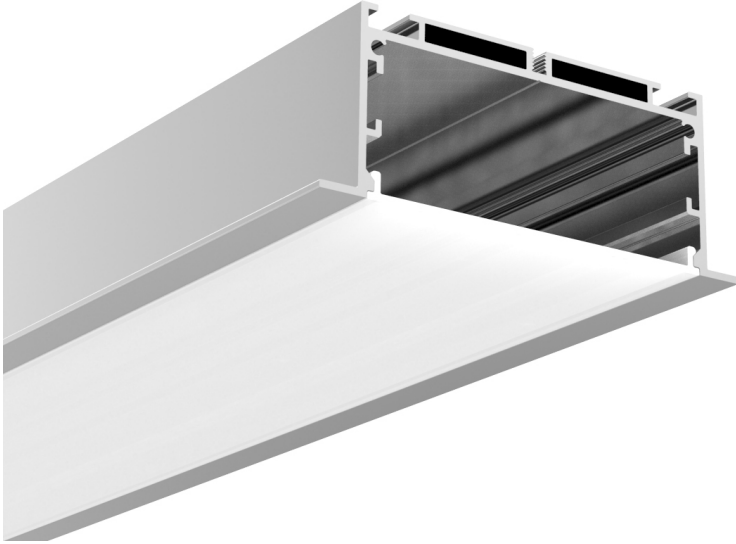

ARCHILINE_047-R1

Weight 2.20kg Per / 2mL

Item No	Product Code	Description
23121	LED-P047-R1-OPAL	Recessed profile with opal PC (Polycarbonate) diffuser - 2m lengths
23122	LED-P047-R1-S	Recessed profile inline support bracket
23123	LED-P047-R1-L	Recessed profile 90 degree joiner
23124	LED-P047-R1-T	Recessed profile T joiner
23125	LED-P047-R1-X	Recessed profile X joiner
23126	LED-P047-R1-SC	Recessed profile spring clip
23127	LED-P047-R1-EC	Recessed profile end cap