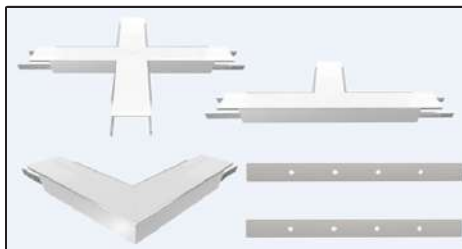

ARCHILINE_047-R1

Weight 2.20kg Per / 2mL

Item No	Product Code	Description
23121	LED-P047-R1-OPAL	Recessed profile with opal PC (Polycarbonate) diffuser - 2m lengths
23122	LED-P047-R1-S	Recessed profile inline support bracket
23123	LED-P047-R1-L	Recessed profile 90 degree joiner
23124	LED-P047-R1-T	Recessed profile T joiner
23125	LED-P047-R1-X	Recessed profile X joiner
23126	LED-P047-R1-SC	Recessed profile spring clip
23127	LED-P047-R1-EC	Recessed profile end cap