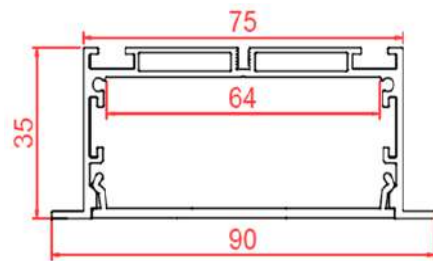

ARCHILINE_047-R1

Weight 2.20kg Per / 2mL

Item No	Product Code	Description
23121	LED-P047-R1-OPAL	Recessed profile with opal PC (Polycarbonate) diffuser - 2m lengths
23122	LED-P047-R1-S	Recessed profile inline support bracket
23123	LED-P047-R1-L	Recessed profile 90 degree joiner
23124	LED-P047-R1-T	Recessed profile T joiner
23125	LED-P047-R1-X	Recessed profile X joiner
23126	LED-P047-R1-SC	Recessed profile spring clip
23127	LED-P047-R1-EC	Recessed profile end cap