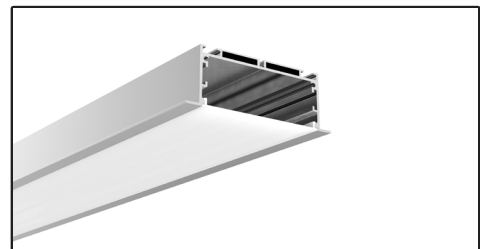

ARCHILINE_047-R1

Weight 2.20kg Per / 2mL

Item No	Product Code	Description
23121	LED-P047-R1-OPAL	Recessed profile with opal PC (Polycarbonate) diffuser - 2m lengths
23122	LED-P047-R1-S	Recessed profile inline support bracket
23123	LED-P047-R1-L	Recessed profile 90 degree joiner
23124	LED-P047-R1-T	Recessed profile T joiner
23125	LED-P047-R1-X	Recessed profile X joiner
23126	LED-P047-R1-SC	Recessed profile spring clip
23127	LED-P047-R1-EC	Recessed profile end cap