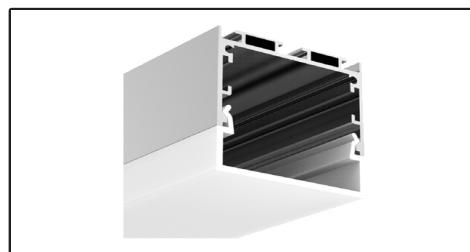

ARCHILINE_046-RD

Weight 1.78kg Per / 2mL

Item No	Product Code	Description
23111	LED-P046-RD-OPAL	Suspended or surface mounted profile with drop down opal PC (Polycarbonate) diffuser - 2m lengths
23112	LED-P046-RD-S	Suspended or surface mounted profile with drop down diffuser inline support bracket
23113	LED-P046-RD-L	Suspended or surface mounted profile with drop down diffuser 90 degree joiner
23114	LED-P046-RD-T	Suspended or surface mounted profile with drop down diffuser T joiner
23115	LED-P046-RD-X	Suspended or surface mounted profile with drop down diffuser X joiner
23116	LED-P046-RD-MC	Suspended or surface mounted profile with drop down diffuser mounting clip
23117	LED-P046-RD-EC	Suspended or surface mounted profile with drop down diffuser end cap
23118	LED-P046-RD-CABLE	Suspended or surface mounted profile with drop down diffuser suspension cable