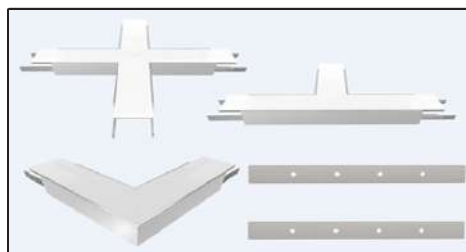

ARCHILINE_046-RD

Weight 1.78kg Per / 2mL

Item No	Product Code	Description
23111	LED-P046-RD-OPAL	Suspended or surface mounted profile with drop down opal PC (Polycarbonate) diffuser - 2m lengths
23112	LED-P046-RD-S	Suspended or surface mounted profile with drop down diffuser inline support bracket
23113	LED-P046-RD-L	Suspended or surface mounted profile with drop down diffuser 90 degree joiner
23114	LED-P046-RD-T	Suspended or surface mounted profile with drop down diffuser T joiner
23115	LED-P046-RD-X	Suspended or surface mounted profile with drop down diffuser X joiner
23116	LED-P046-RD-MC	Suspended or surface mounted profile with drop down diffuser mounting clip
23117	LED-P046-RD-EC	Suspended or surface mounted profile with drop down diffuser end cap
23118	LED-P046-RD-CABLE	Suspended or surface mounted profile with drop down diffuser suspension cable