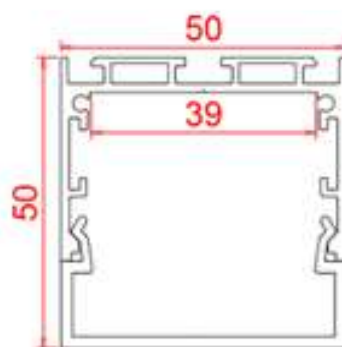

ARCHILINE_046-RD

Weight 1.78kg Per / 2mL

Item No	Product Code	Description
23111	LED-P046-RD-OPAL	Suspended or surface mounted profile with drop down opal PC (Polycarbonate) diffuser - 2m lengths
23112	LED-P046-RD-S	Suspended or surface mounted profile with drop down diffuser inline support bracket
23113	LED-P046-RD-L	Suspended or surface mounted profile with drop down diffuser 90 degree joiner
23114	LED-P046-RD-T	Suspended or surface mounted profile with drop down diffuser T joiner
23115	LED-P046-RD-X	Suspended or surface mounted profile with drop down diffuser X joiner
23116	LED-P046-RD-MC	Suspended or surface mounted profile with drop down diffuser mounting clip
23117	LED-P046-RD-EC	Suspended or surface mounted profile with drop down diffuser end cap
23118	LED-P046-RD-CABLE	Suspended or surface mounted profile with drop down diffuser suspension cable