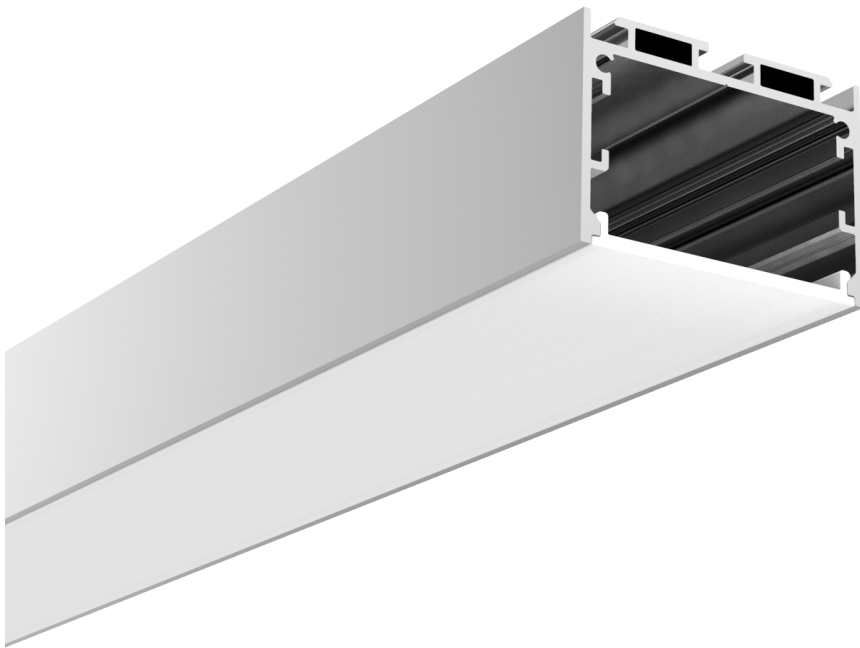

ARCHILINE_046-R

Weight 1.50kg Per / 2mL

Item No	Product Code	Description
23101	LED-P046-R-OPAL	Suspended or surface mounted profile with opal PC (Polycarbonate) diffuser - 2m lengths
23102	LED-P046-R-S	Suspended or surface mounted profile inline support bracket
23103	LED-P046-R-L	Suspended or surface mounted profile 90 degree joiner
23104	LED-P046-R-T	Suspended or surface mounted profile T joiner
23105	LED-P046-R-X	Suspended or surface mounted profile X joiner
23106	LED-P046-R-MC	Suspended or surface mounted profile mounting clip
23107	LED-P046-R-EC	Suspended or surface mounted profile end cap
23108	LED-P046-R-CABLE	Suspended or surface mounted profile suspension cable