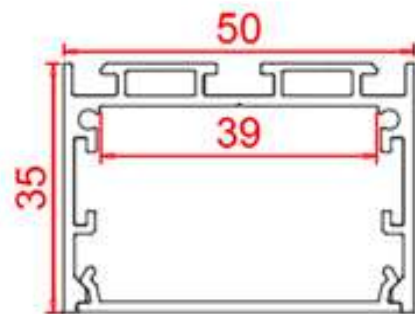

ARCHILINE_046-R

Weight 1.50kg Per / 2mL

Item No	Product Code	Description
23101	LED-P046-R-OPAL	Suspended or surface mounted profile with opal PC (Polycarbonate) diffuser - 2m lengths
23102	LED-P046-R-S	Suspended or surface mounted profile inline support bracket
23103	LED-P046-R-L	Suspended or surface mounted profile 90 degree joiner
23104	LED-P046-R-T	Suspended or surface mounted profile T joiner
23105	LED-P046-R-X	Suspended or surface mounted profile X joiner
23106	LED-P046-R-MC	Suspended or surface mounted profile mounting clip
23107	LED-P046-R-EC	Suspended or surface mounted profile end cap
23108	LED-P046-R-CABLE	Suspended or surface mounted profile suspension cable