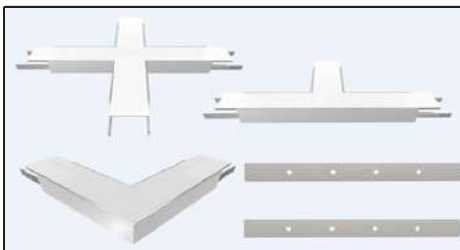

ARCHILINE_046-R

Weight 1.50kg Per / 2mL

Item No	Product Code	Description
23101	LED-P046-R-OPAL	Suspended or surface mounted profile with opal PC (Polycarbonate) diffuser - 2m lengths
23102	LED-P046-R-S	Suspended or surface mounted profile inline support bracket
23103	LED-P046-R-L	Suspended or surface mounted profile 90 degree joiner
23104	LED-P046-R-T	Suspended or surface mounted profile T joiner
23105	LED-P046-R-X	Suspended or surface mounted profile X joiner
23106	LED-P046-R-MC	Suspended or surface mounted profile mounting clip
23107	LED-P046-R-EC	Suspended or surface mounted profile end cap
23108	LED-P046-R-CABLE	Suspended or surface mounted profile suspension cable