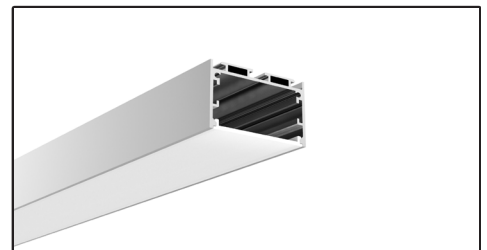

ARCHILINE_046-R

Weight 1.50kg Per / 2mL

Item No	Product Code	Description
23101	LED-P046-R-OPAL	Suspended or surface mounted profile with opal PC (Polycarbonate) diffuser - 2m lengths
23102	LED-P046-R-S	Suspended or surface mounted profile inline support bracket
23103	LED-P046-R-L	Suspended or surface mounted profile 90 degree joiner
23104	LED-P046-R-T	Suspended or surface mounted profile T joiner
23105	LED-P046-R-X	Suspended or surface mounted profile X joiner
23106	LED-P046-R-MC	Suspended or surface mounted profile mounting clip
23107	LED-P046-R-EC	Suspended or surface mounted profile end cap
23108	LED-P046-R-CABLE	Suspended or surface mounted profile suspension cable