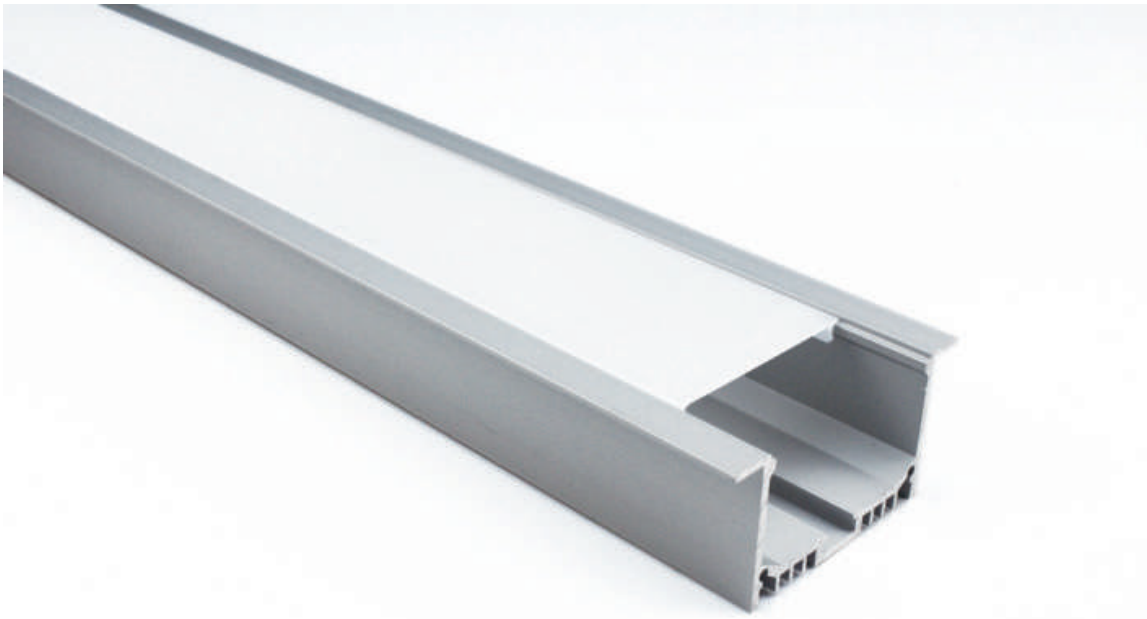

ARCHILINE_045

Weight 1.64kg Per / 2mL

Item No	Product Code	Description
23010	LED-P045-OPAL	65mm recessed profile with opal PC (Polycarbonate) diffuser - 2m lengths
23011	LED-P045-EC	65mm recessed profile end caps
23012	LED-P045-MC	65mm recessed profile mounting clips