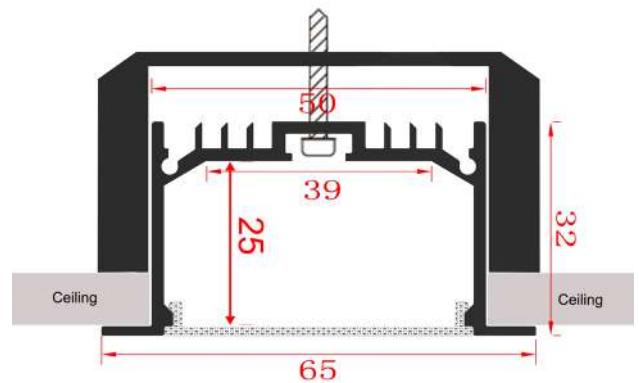

ARCHILINE_045

Weight 1.64kg Per / 2mL

Item No	Product Code	Description
23010	LED-P045-OPAL	65mm recessed profile with opal PC (Polycarbonate) diffuser - 2m lengths
23011	LED-P045-EC	65mm recessed profile end caps
23012	LED-P045-MC	65mm recessed profile mounting clips