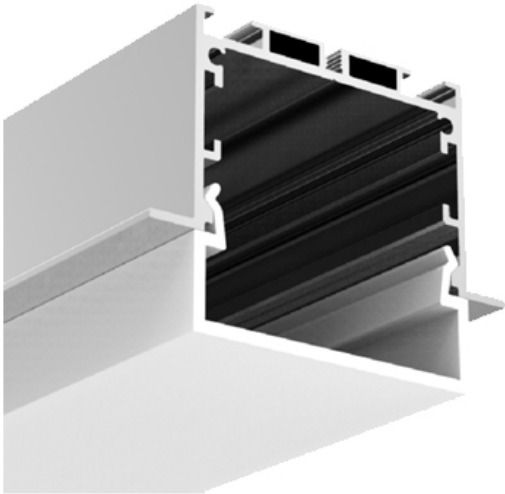

ARCHILINE_045-RD

Weight 1.94kg Per / 2mL

Item No	Product Code	Description
23091	LED-P045-RD-OPAL	Recessed profile with drop down opal PC (Polycarbonate) diffuser - 2m lengths
23092	LED-P045-RD-S	Recessed profile with drop down diffuser inline support bracket
23093	LED-P045-RD-L	Recessed profile with drop down diffuser 90 degree joiner
23094	LED-P045-RD-T	Recessed profile with drop down diffuser T joiner
23095	LED-P045-RD-X	Recessed profile with drop down diffuser X joiner
23096	LED-P045-RD-SC	Recessed profile with drop down diffuser spring clip
23097	LED-P045-RD-EC	Recessed profile with drop down diffuser end cap