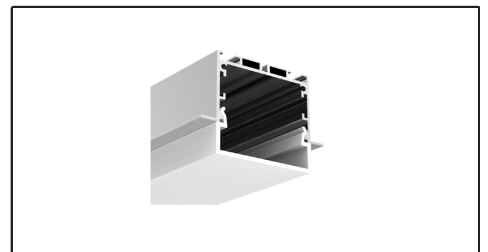

ARCHILINE_045-RD

Weight 1.94kg Per / 2mL

Item No	Product Code	Description
23091	LED-P045-RD-OPAL	Recessed profile with drop down opal PC (Polycarbonate) diffuser - 2m lengths
23092	LED-P045-RD-S	Recessed profile with drop down diffuser inline support bracket
23093	LED-P045-RD-L	Recessed profile with drop down diffuser 90 degree joiner
23094	LED-P045-RD-T	Recessed profile with drop down diffuser T joiner
23095	LED-P045-RD-X	Recessed profile with drop down diffuser X joiner
23096	LED-P045-RD-SC	Recessed profile with drop down diffuser spring clip
23097	LED-P045-RD-EC	Recessed profile with drop down diffuser end cap