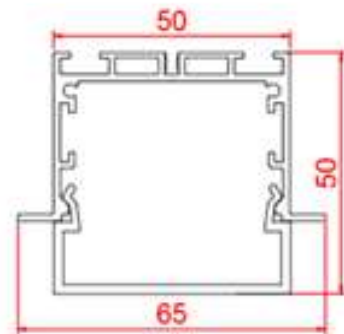

ARCHILINE_045-RD

Weight 1.94kg Per / 2mL

Item No	Product Code	Description
23091	LED-P045-RD-OPAL	Recessed profile with drop down opal PC (Polycarbonate) diffuser - 2m lengths
23092	LED-P045-RD-S	Recessed profile with drop down diffuser inline support bracket
23093	LED-P045-RD-L	Recessed profile with drop down diffuser 90 degree joiner
23094	LED-P045-RD-T	Recessed profile with drop down diffuser T joiner
23095	LED-P045-RD-X	Recessed profile with drop down diffuser X joiner
23096	LED-P045-RD-SC	Recessed profile with drop down diffuser spring clip
23097	LED-P045-RD-EC	Recessed profile with drop down diffuser end cap