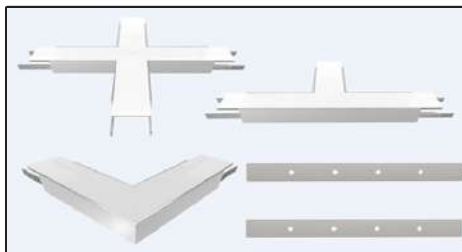

ARCHILINE_045-RD

Weight 1.94kg Per / 2mL

Item No	Product Code	Description
23091	LED-P045-RD-OPAL	Recessed profile with drop down opal PC (Polycarbonate) diffuser - 2m lengths
23092	LED-P045-RD-S	Recessed profile with drop down diffuser inline support bracket
23093	LED-P045-RD-L	Recessed profile with drop down diffuser 90 degree joiner
23094	LED-P045-RD-T	Recessed profile with drop down diffuser T joiner
23095	LED-P045-RD-X	Recessed profile with drop down diffuser X joiner
23096	LED-P045-RD-SC	Recessed profile with drop down diffuser spring clip
23097	LED-P045-RD-EC	Recessed profile with drop down diffuser end cap