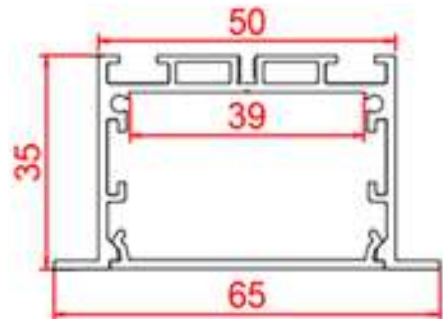

ARCHILINE_045-R

Weight 1.66kg Per / 2mL

Item No	Product Code	Description
23081	LED-P045-R-OPAL	Recessed profile with opal PC (Polycarbonate) diffuser - 2m lengths
23082	LED-P045-R-S	Recessed profile inline support bracket
23083	LED-P045-R-L	Recessed profile 90 degree joiner
23084	LED-P045-R-T	Recessed profile T joiner
23085	LED-P045-R-X	Recessed profile X joiner
23086	LED-P045-R-SC	Recessed profile spring clip
23087	LED-P045-R-EC	Recessed profile end cap