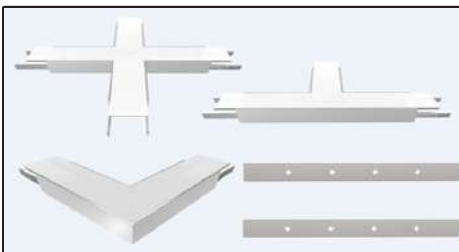

ARCHILINE_045-R

Weight 1.66kg Per / 2mL

Item No	Product Code	Description
23081	LED-P045-R-OPAL	Recessed profile with opal PC (Polycarbonate) diffuser - 2m lengths
23082	LED-P045-R-S	Recessed profile inline support bracket
23083	LED-P045-R-L	Recessed profile 90 degree joiner
23084	LED-P045-R-T	Recessed profile T joiner
23085	LED-P045-R-X	Recessed profile X joiner
23086	LED-P045-R-SC	Recessed profile spring clip
23087	LED-P045-R-EC	Recessed profile end cap