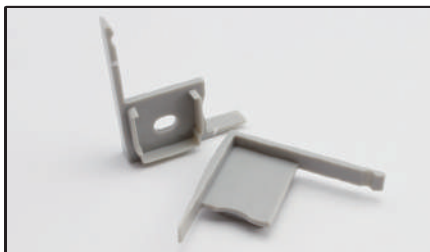

ARCHILINE_041

Weight 1.04kg Per / 2mL

Item No	Product Code	Description
23000	LED-P041-OPAL	CEILING mounting profile with opal PC (Polycarbonate) diffuser - 2m lengths
23001	LED-P041-EC	CEILING mounting profile end caps (pair)