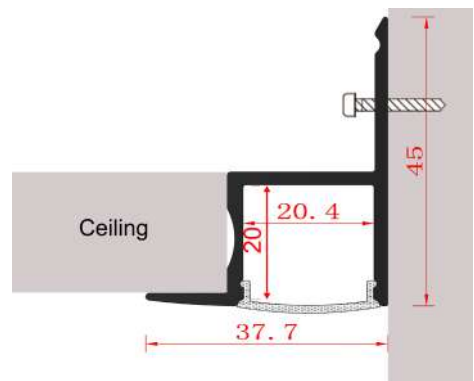

ARCHILINE_041

Weight 1.04kg Per / 2mL

Item No	Product Code	Description
23000	LED-P041-OPAL	CEILING mounting profile with opal PC (Polycarbonate) diffuser - 2m lengths
23001	LED-P041-EC	CEILING mounting profile end caps (pair)