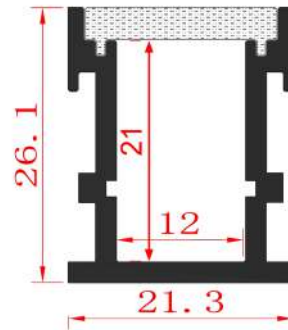

ARCHIINE_034

Weight 0.94kg Per / 2mL

Item No	Product Code	Description
22990	LED-P034-OPAL	Waterproof IP65 recessed mounting profile with opal PC (Polycarbonate) diffuser - 2m lengths
22991	LED-P034-EC	Waterproof IP65 recessed mounting profile end cap