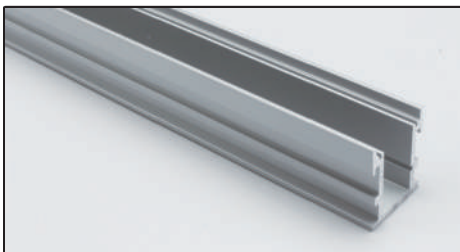

ARCHIINE_034

Weight 0.94kg Per / 2mL

Item No	Product Code	Description
22990	LED-P034-OPAL	Waterproof IP65 recessed mounting profile with opal PC (Polycarbonate) diffuser - 2m lengths
22991	LED-P034-EC	Waterproof IP65 recessed mounting profile end cap