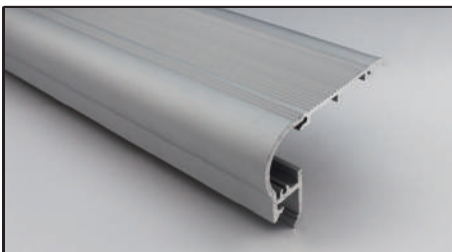

ARCHILINE_024

Weight 2.06kg Per / 2mL

Item No	Product Code	Description
22950	LED-P024-CLEAR	Round stair with clear PC (Polycarbonate) diffuser - 2m lengths
22951	LED-P024-OPAL	Round stair with opal PC (Polycarbonate) diffuser - 2m lengths
22952	LED-P024-EC1	Round stair left end cap
22953	LED-P024-EC2	Round stair right end cap