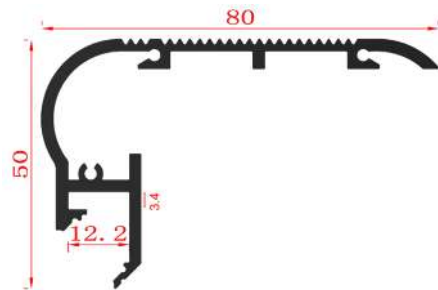

ARCHILINE_024

Weight 2.06kg Per / 2mL

Item No	Product Code	Description
22950	LED-P024-CLEAR	Round stair with clear PC (Polycarbonate) diffuser - 2m lengths
22951	LED-P024-OPAL	Round stair with opal PC (Polycarbonate) diffuser - 2m lengths
22952	LED-P024-EC1	Round stair left end cap
22953	LED-P024-EC2	Round stair right end cap