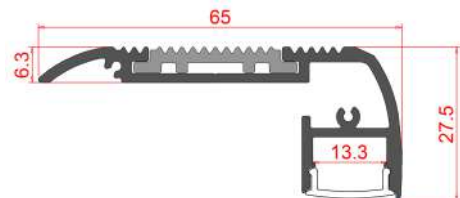

ARCHILINE_024-R

Weight 1.56kg Per / 2mL

Item No	Product Code	Description
23291	LED-P024-R-OPAL	Stair profile with opal PC (Polycarbonate) diffuser - 2m lengths
23292	LED-P024-R-EC1	Stair profile ends (pair)