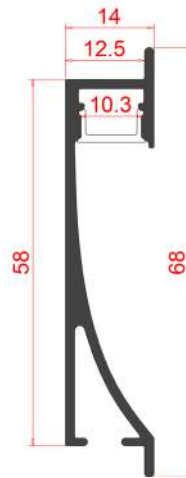

# ARCHILINE\_023-R

Weight 1.14kg Per / 2mL

Item No	Product Code	Description
23281	LED-P023-R-OPAL	Slim Aluminium LED profile for dry wall with opal PC (Polycarbonate) diffuser - 2m lengths
23282	LED-P023-R-EC	Slim Aluminium LED profile for dry wall end cap