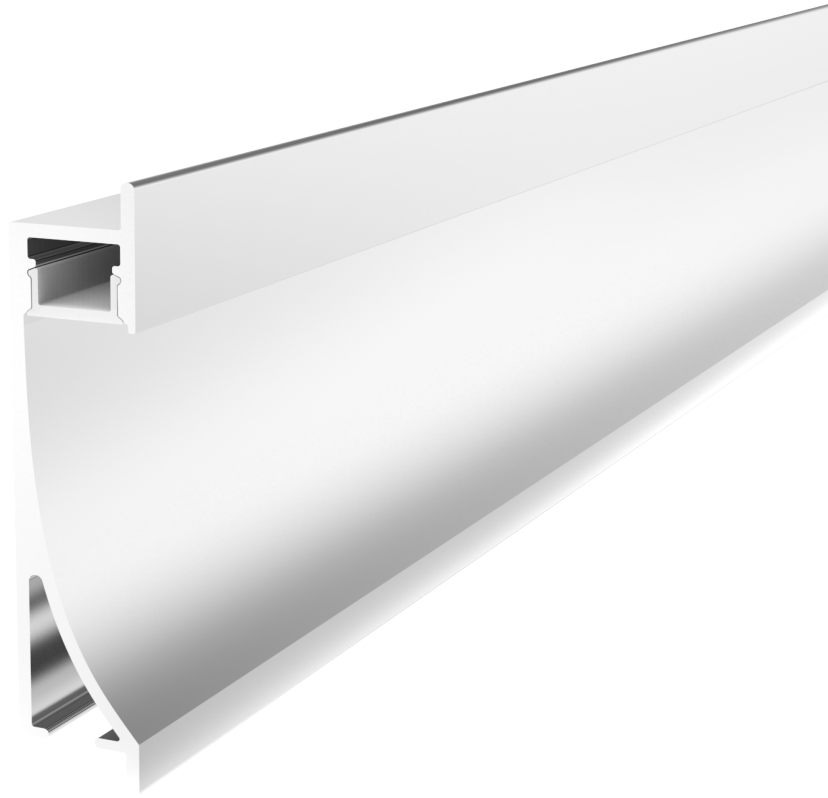

# ARCHILINE\_023-R

Weight 1.14kg Per / 2mL

Item No	Product Code	Description
23281	LED-P023-R-OPAL	Slim Aluminium LED profile for dry wall with opal PC (Polycarbonate) diffuser - 2m lengths
23282	LED-P023-R-EC	Slim Aluminium LED profile for dry wall end cap