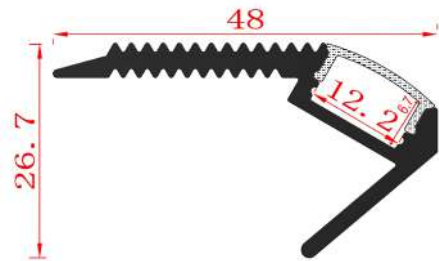

ARCHILINE_022

Weight 1.08kg Per / 2mL

Item No	Product Code	Description
22940	LED-P022-CLEAR	Stair profile with clear PC (Polycarbonate) diffuser - 2m lengths
22941	LED-P022-OPAL	Stair profile with opal PC (Polycarbonate) diffuser - 2m lengths
22942	LED-P022-EC1	Stair profile left end cap
22943	LED-P022-EC2	Stair profile right end cap