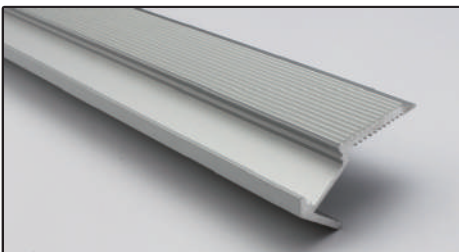

ARCHILINE_022

Weight 1.08kg Per / 2mL

Item No	Product Code	Description
22940	LED-P022-CLEAR	Stair profile with clear PC (Polycarbonate) diffuser - 2m lengths
22941	LED-P022-OPAL	Stair profile with opal PC (Polycarbonate) diffuser - 2m lengths
22942	LED-P022-EC1	Stair profile left end cap
22943	LED-P022-EC2	Stair profile right end cap