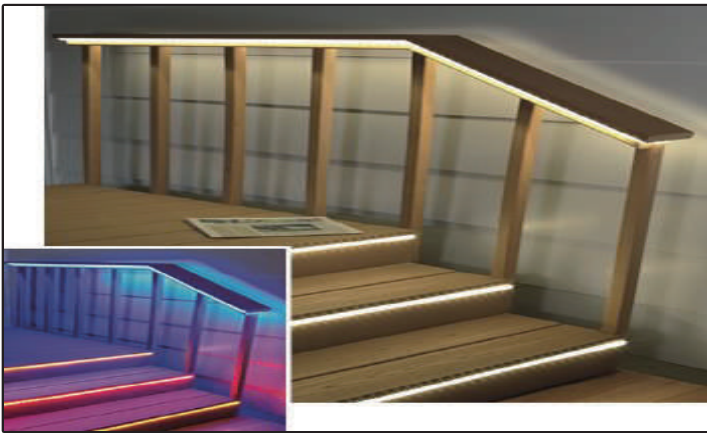

ARCHILINE_022

Weight 1.08kg Per / 2mL

Item No	Product Code	Description
22940	LED-P022-CLEAR	Stair profile with clear PC (Polycarbonate) diffuser - 2m lengths
22941	LED-P022-OPAL	Stair profile with opal PC (Polycarbonate) diffuser - 2m lengths
22942	LED-P022-EC1	Stair profile left end cap
22943	LED-P022-EC2	Stair profile right end cap