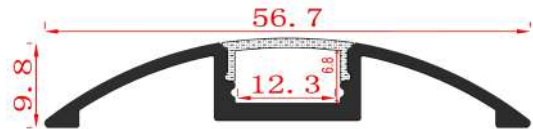

ARCHILINE_021

Weight 0.70kg Per / 2mL

Item No	Product Code	Description
22930	LED-P021-CLEAR	Flat profile with clear PC (Polycarbonate) diffuser - 2m lengths
22931	LED-P021-OPAL	Flat profile with opal PC (Polycarbonate) diffuser - 2m lengths
22932	LED-P021-EC1	Flat profile end cap