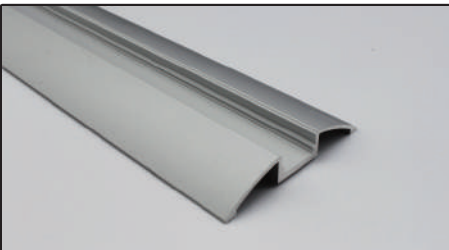

ARCHILINE_021

Weight 0.70kg Per / 2mL

Item No	Product Code	Description
22930	LED-P021-CLEAR	Flat profile with clear PC (Polycarbonate) diffuser - 2m lengths
22931	LED-P021-OPAL	Flat profile with opal PC (Polycarbonate) diffuser - 2m lengths
22932	LED-P021-EC1	Flat profile end cap