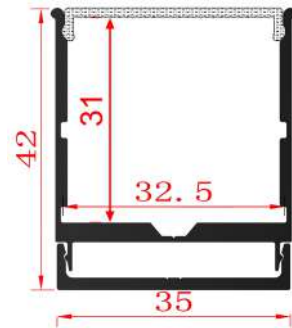

ARCHILINE_020

Weight 1.58kg Per / 2mL

Item No	Product Code	Description
22920	LED-P020-CLEAR	Surface Mount profile with clear PC (Polycarbonate) diffuser - 2m lengths
22921	LED-P020-OPAL	Surface Mount profile with opal PC (Polycarbonate) diffuser - 2m lengths
22922	LED-P020-EC	Pendant profile end cap