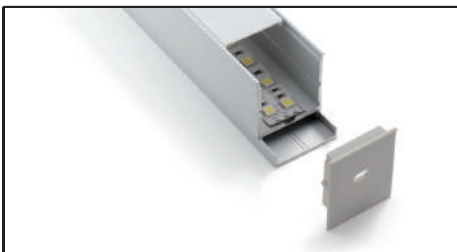

ARCHILINE_020

Weight 1.58kg Per / 2mL

Item No	Product Code	Description
22920	LED-P020-CLEAR	Surface Mount profile with clear PC (Polycarbonate) diffuser - 2m lengths
22921	LED-P020-OPAL	Surface Mount profile with opal PC (Polycarbonate) diffuser - 2m lengths
22922	LED-P020-EC	Pendant profile end cap