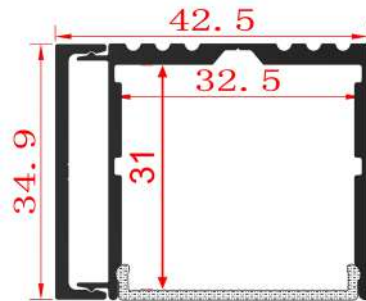

# ARCHILINE\_019

Weight 1.60kg Per / 2mL

Item No	Product Code	Description
22910	LED-P019-CLEAR	35mm up or down wall profile with clear PC (Polycarbonate) diffuser - 2m lengths
22911	LED-P019-OPAL	35mm up or down wall profile with opal PC (Polycarbonate) diffuser - 2m lengths
22912	LED-P019-EC	35mm up or down wall profile end cap