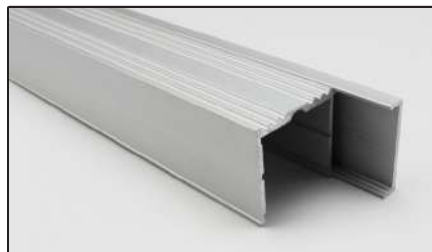

# ARCHILINE\_019

Weight 1.60kg Per / 2mL

Item No	Product Code	Description
22910	LED-P019-CLEAR	35mm up or down wall profile with clear PC (Polycarbonate) diffuser - 2m lengths
22911	LED-P019-OPAL	35mm up or down wall profile with opal PC (Polycarbonate) diffuser - 2m lengths
22912	LED-P019-EC	35mm up or down wall profile end cap