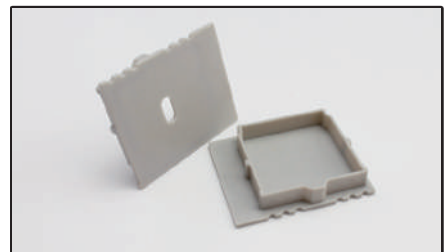

# ARCHILINE\_019

Weight 1.60kg Per / 2mL

Item No	Product Code	Description
22910	LED-P019-CLEAR	35mm up or down wall profile with clear PC (Polycarbonate) diffuser - 2m lengths
22911	LED-P019-OPAL	35mm up or down wall profile with opal PC (Polycarbonate) diffuser - 2m lengths
22912	LED-P019-EC	35mm up or down wall profile end cap