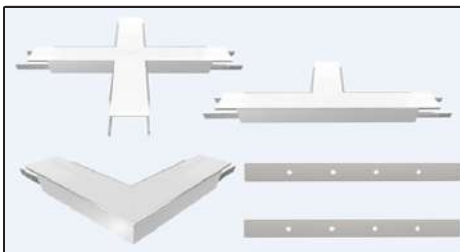

ARCHILINE_018-R3

Weight 1.22kg Per / 2mL

Item No	Product Code	Description
23061	LED-P018-R3-OPAL	Surface mounted or suspended profile with opal PC (Polycarbonate) diffuser - 2m lengths
23062	LED-P018-R3-S	Surface mounted or suspended profile inline support bracket
23063	LED-P018-R3-L	Surface mounted or suspended profile 90 degree joiner
23064	LED-P018-R3-T	Surface mounted or suspended profile T joiner
23065	LED-P018-R3-X	Surface mounted or suspended profile X joiner
23066	LED-P018-R3-MC	Surface mounted or suspended profile mounting clip
23067	LED-P018-R3-EC	Surface mounted or suspended profile end cap
23068	LED-P018-R3-CABLE	Profile suspension cable