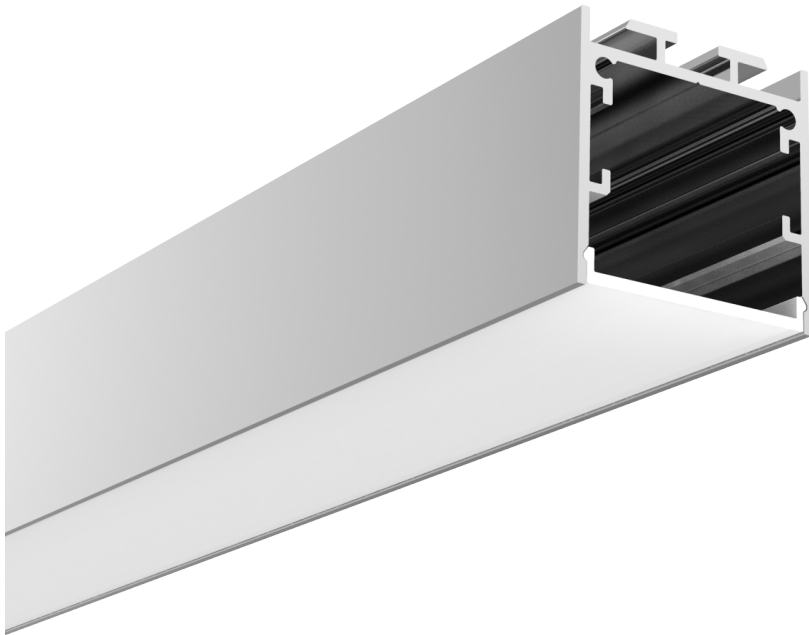

ARCHILINE_018-R3

Weight 1.22kg Per / 2mL

Item No	Product Code	Description
23061	LED-P018-R3-OPAL	Surface mounted or suspended profile with opal PC (Polycarbonate) diffuser - 2m lengths
23062	LED-P018-R3-S	Surface mounted or suspended profile inline support bracket
23063	LED-P018-R3-L	Surface mounted or suspended profile 90 degree joiner
23064	LED-P018-R3-T	Surface mounted or suspended profile T joiner
23065	LED-P018-R3-X	Surface mounted or suspended profile X joiner
23066	LED-P018-R3-MC	Surface mounted or suspended profile mounting clip
23067	LED-P018-R3-EC	Surface mounted or suspended profile end cap
23068	LED-P018-R3-CABLE	Profile suspension cable