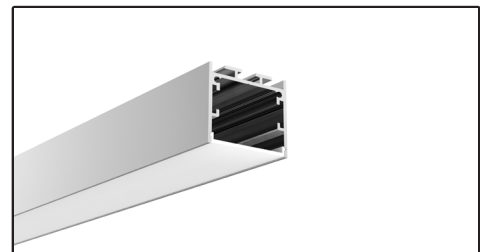

ARCHILINE_018-R3

Weight 1.22kg Per / 2mL

Item No	Product Code	Description
23061	LED-P018-R3-OPAL	Surface mounted or suspended profile with opal PC (Polycarbonate) diffuser - 2m lengths
23062	LED-P018-R3-S	Surface mounted or suspended profile inline support bracket
23063	LED-P018-R3-L	Surface mounted or suspended profile 90 degree joiner
23064	LED-P018-R3-T	Surface mounted or suspended profile T joiner
23065	LED-P018-R3-X	Surface mounted or suspended profile X joiner
23066	LED-P018-R3-MC	Surface mounted or suspended profile mounting clip
23067	LED-P018-R3-EC	Surface mounted or suspended profile end cap
23068	LED-P018-R3-CABLE	Profile suspension cable