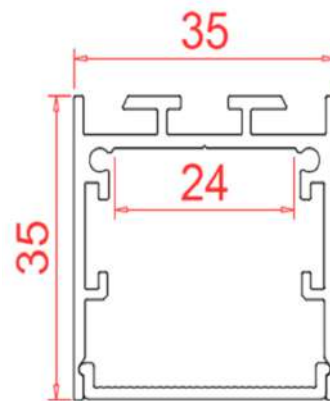

ARCHILINE_018-R3

Weight 1.22kg Per / 2mL

Item No	Product Code	Description
23061	LED-P018-R3-OPAL	Surface mounted or suspended profile with opal PC (Polycarbonate) diffuser - 2m lengths
23062	LED-P018-R3-S	Surface mounted or suspended profile inline support bracket
23063	LED-P018-R3-L	Surface mounted or suspended profile 90 degree joiner
23064	LED-P018-R3-T	Surface mounted or suspended profile T joiner
23065	LED-P018-R3-X	Surface mounted or suspended profile X joiner
23066	LED-P018-R3-MC	Surface mounted or suspended profile mounting clip
23067	LED-P018-R3-EC	Surface mounted or suspended profile end cap
23068	LED-P018-R3-CABLE	Profile suspension cable