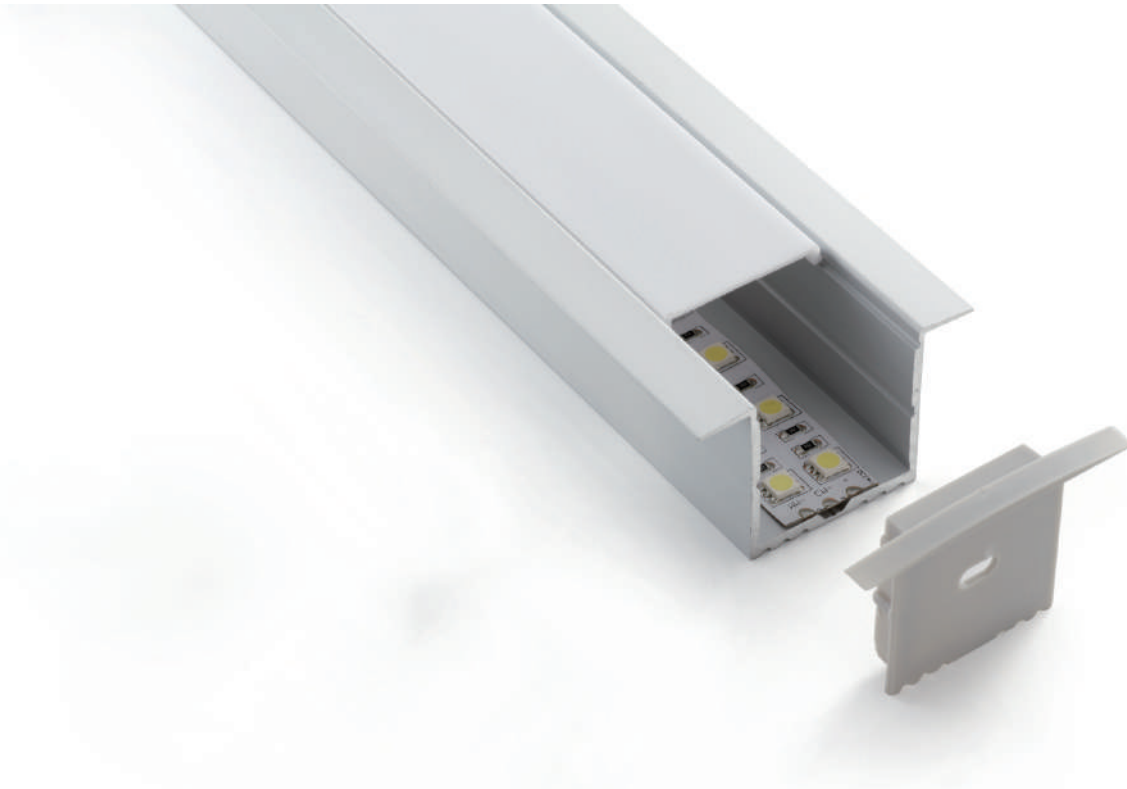

ARCHILINE_017-R

Weight 1.16kg Per / 2mL

Item No	Product Code	Description
22890	LED-P017-R-CLEAR	35mm recessed profile with clear PC (Polycarbonate) diffuser - 2m lengths
22891	LED-P017-R-OPAL	35mm recessed profile with opal PC (Polycarbonate) diffuser - 2m lengths
22892	LED-P017-R-EC	35mm recessed profile end cap
22893	LED-P017-R-MC	35mm recessed profile mounting clip