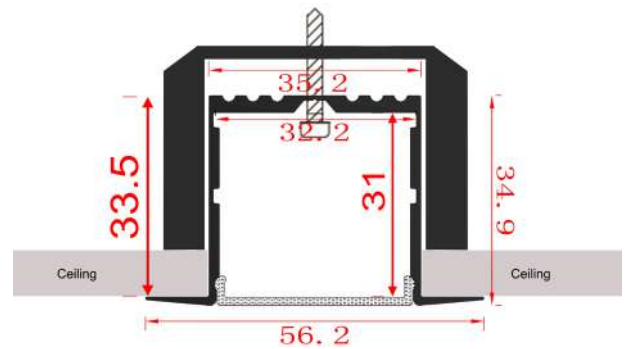

ARCHILINE_017-R

Weight 1.16kg Per / 2mL

Item No	Product Code	Description
22890	LED-P017-R-CLEAR	35mm recessed profile with clear PC (Polycarbonate) diffuser - 2m lengths
22891	LED-P017-R-OPAL	35mm recessed profile with opal PC (Polycarbonate) diffuser - 2m lengths
22892	LED-P017-R-EC	35mm recessed profile end cap
22893	LED-P017-R-MC	35mm recessed profile mounting clip