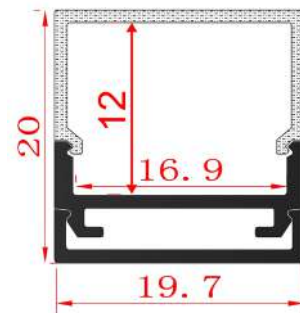

# ARCHILINE\_011

Weight 0.46kg Per / 2mL

Item No	Product Code	Description
22880	LED-P011-CLEAR	Ceiling square profile with clear PC (Polycarbonate) diffuser - 2m lengths
22881	LED-P011-OPAL	Ceiling square profile with opal PC (Polycarbonate) diffuser - 2m lengths
22882	LED-P011-EC	Ceiling square profile end cap