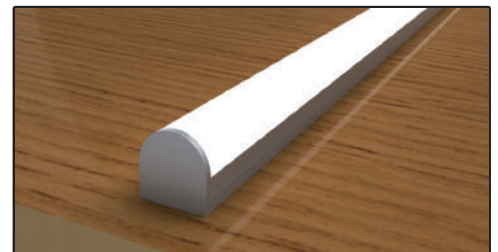

# ARCHILINE\_010

Weight 0.44kg Per / 2mL

Item No	Product Code	Description
22870	LED-P010-CLEAR	Ceiling round profile with clear PC (Polycarbonate) diffuser - 2m lengths
22871	LED-P010-OPAL	Ceiling round profile with opal PC (Polycarbonate) diffuser - 2m lengths
22872	LED-P010-EC	Ceiling round profile end cap