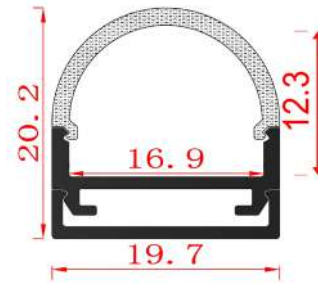

# ARCHILINE\_010

Weight 0.44kg Per / 2mL

Item No	Product Code	Description
22870	LED-P010-CLEAR	Ceiling round profile with clear PC (Polycarbonate) diffuser - 2m lengths
22871	LED-P010-OPAL	Ceiling round profile with opal PC (Polycarbonate) diffuser - 2m lengths
22872	LED-P010-EC	Ceiling round profile end cap