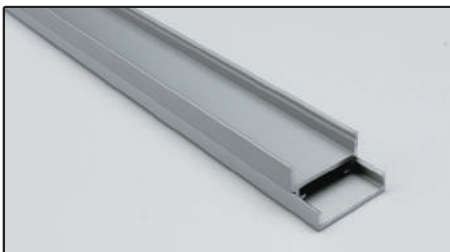

# ARCHILINE\_010

Weight 0.44kg Per / 2mL

Item No	Product Code	Description
22870	LED-P010-CLEAR	Ceiling round profile with clear PC (Polycarbonate) diffuser - 2m lengths
22871	LED-P010-OPAL	Ceiling round profile with opal PC (Polycarbonate) diffuser - 2m lengths
22872	LED-P010-EC	Ceiling round profile end cap