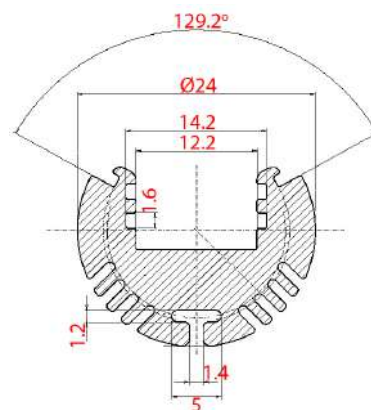

ARCHILINE_008-RO

Weight 0.72kg Per / 2mL

Item No	Product Code	Description
23050	LED-P008-RO-K2	Round profile with clear PC (Polycarbonate) diffuser - 2m lengths
23051	LED-P008-RO-M2	Round profile with opal PC (Polycarbonate) diffuser - 2m lengths
23052	LED-P008-RO-EC	Round profile end cap
23053	LED-P008-RO-R1	Round profile 180 degree adjustable mounting clip
23054	LED-P008-RO-R2	Round profile wall to wall closet bracket
23055	LED-P008-RO-R3	Round profile mounting profile intermediate support arm
23056	LED-P008-RO-AA	Round profile art lighting arm