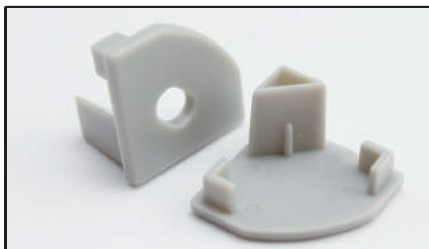

ARCHILINE_007

Weight 0.48kg Per / 2mL

Item No	Product Code	Description
22850	LED-P007-CLEAR	45 degree corner profile with clear PC (Polycarbonate) diffuser - 2m lengths
22851	LED-P007-OPAL	45 degree corner profile with opal PC (Polycarbonate) diffuser - 2m lengths
22852	LED-P007-EC	45 degree corner profile end cap
22853	LED-P007-MC	45 degree corner profile mounting clip