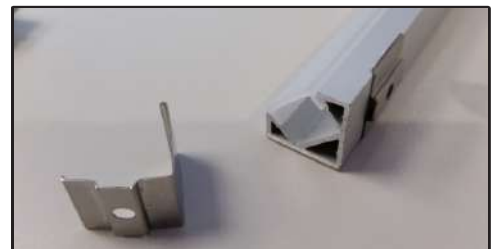

ARCHILINE_007

Weight 0.48kg Per / 2mL

Item No	Product Code	Description
22850	LED-P007-CLEAR	45 degree corner profile with clear PC (Polycarbonate) diffuser - 2m lengths
22851	LED-P007-OPAL	45 degree corner profile with opal PC (Polycarbonate) diffuser - 2m lengths
22852	LED-P007-EC	45 degree corner profile end cap
22853	LED-P007-MC	45 degree corner profile mounting clip