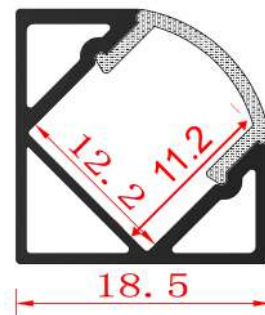

ARCHILINE_007

Weight 0.48kg Per / 2mL

Item No	Product Code	Description
22850	LED-P007-CLEAR	45 degree corner profile with clear PC (Polycarbonate) diffuser - 2m lengths
22851	LED-P007-OPAL	45 degree corner profile with opal PC (Polycarbonate) diffuser - 2m lengths
22852	LED-P007-EC	45 degree corner profile end cap
22853	LED-P007-MC	45 degree corner profile mounting clip