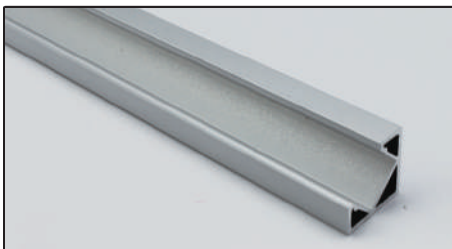

ARCHILINE_007

Weight 0.48kg Per / 2mL

Item No	Product Code	Description
22850	LED-P007-CLEAR	45 degree corner profile with clear PC (Polycarbonate) diffuser - 2m lengths
22851	LED-P007-OPAL	45 degree corner profile with opal PC (Polycarbonate) diffuser - 2m lengths
22852	LED-P007-EC	45 degree corner profile end cap
22853	LED-P007-MC	45 degree corner profile mounting clip