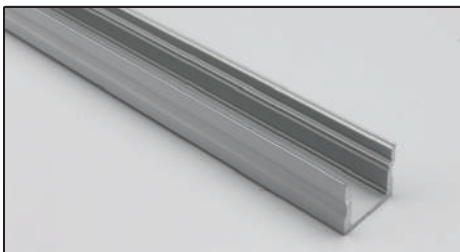

ARCHILINE_004

Weight 0.42kg Per / 2mL

Item No	Product Code	Description
22840	LED-P004-CLEAR	15mm profile with clear PC (Polycarbonate) diffuser - 2m lengths
22841	LED-P004-OPAL	15mm profile with opal PC (Polycarbonate) diffuser - 2m lengths
22842	LED-P004-EC	15mm profile end cap
22843	LED-P004-MC	15mm profile mounting clip