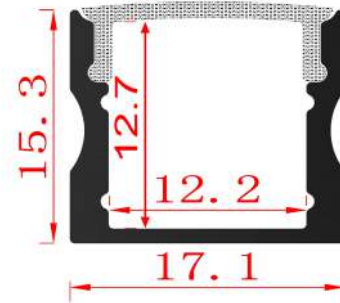

ARCHILINE_004

Weight 0.42kg Per / 2mL

Item No	Product Code	Description
22840	LED-P004-CLEAR	15mm profile with clear PC (Polycarbonate) diffuser - 2m lengths
22841	LED-P004-OPAL	15mm profile with opal PC (Polycarbonate) diffuser - 2m lengths
22842	LED-P004-EC	15mm profile end cap
22843	LED-P004-MC	15mm profile mounting clip