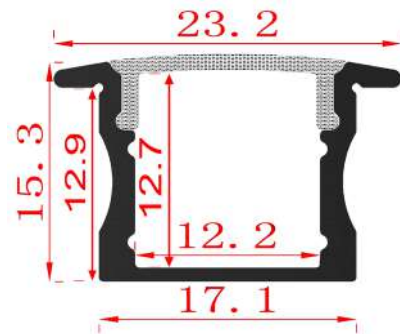

ARCHILINE_003-R

Weight 0.44kg Per / 2mL

Item No	Product Code	Description
22830	LED-P003-R-CLEAR	15mm recessed profile with clear PC (Polycarbonate) diffuser - 2m lengths
22831	LED-P003-R-OPAL	15mm recessed profile with opal PC (Polycarbonate) diffuser - 2m lengths
22832	LED-P003-R-EC	15mm recessed profile end cap