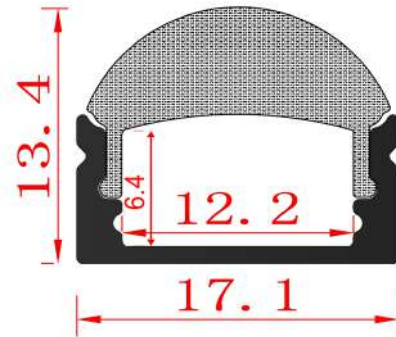

ARCHILINE_002-RL

Weight 0.38kg Per / 2mL

Item No	Product Code	Description
22820	LED-P002-RL-CLEAR	Super slim 8mm profile with clear 60 degree PC (Polycarbonate) diffuser - 2m lengths
22821	LED-P002-RL-EC	Super slim 8mm profile end cap
22822	LED-P002-RL-MC	Super slim 8mm profile mounting clip