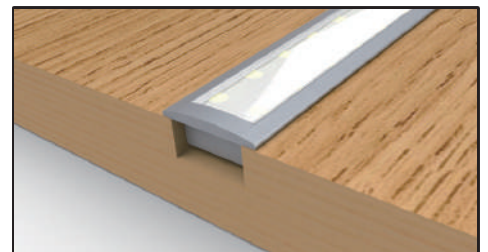

# ARCHILINE\_001-R

Weight 0.34kg Per / 2mL

Item No	Product Code	Description
22800	LED-P001-R-CLEAR	Super slim 8mm recessed profile with clear PC (Polycarbonate) diffuser - 2m lengths
22801	LED-P001-R-OPAL	Super slim 8mm recessed profile with opal PC (Polycarbonate) diffuser - 2m lengths
22802	LED-P001-R-EC	Super slim 8mm recessed profile end cap