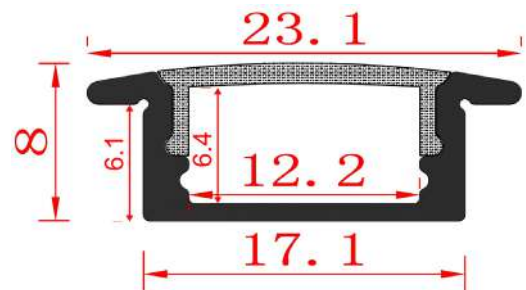

# ARCHILINE\_001-R

Weight 0.34kg Per / 2mL

Item No	Product Code	Description
22800	LED-P001-R-CLEAR	Super slim 8mm recessed profile with clear PC (Polycarbonate) diffuser - 2m lengths
22801	LED-P001-R-OPAL	Super slim 8mm recessed profile with opal PC (Polycarbonate) diffuser - 2m lengths
22802	LED-P001-R-EC	Super slim 8mm recessed profile end cap