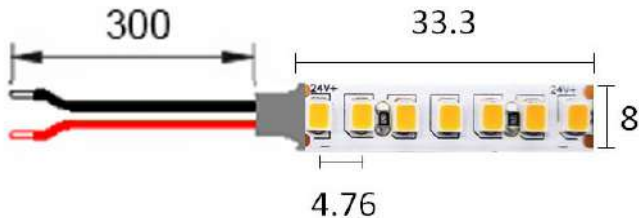

ARCHITECTURAL Flexible LED Strip

Higher Efficacy - Effi-Plus Mega Output LED Strip

The Effi-Plus Mega Output LED Strip, is extremely versatile and suitable for high light output applications.

Applications:

- Architectural cove lighting for commercial applications
- Architectural concealed and general lighting applications
- Architectural neon replacement applications
- Shopping centres

Product Specification:

Over 120Lm per/watt

Input Voltage: **24VDC**

Power Consumption: 19.2 watts per meter

LED Quantity: 210 x SMD LEDs

LED Lifespan: 70,000 hours

IP Rating: IP20

Lumens: Approx 2300Lm per/M

LED Spacing: 4.76mm

Cutting Interval: 33.3mm

Beam Angle: 120°

Dimensions (WxH/mm): 8x1.2

Operating Temp: -20~45°C

Weight: 150g

Roll Length: 5m

IES files available on request.

90 CRI Standard

Binning in 3 step MacAdam

Item No	Product Code	Description
14550	LED-FLS-210-2520CW	Effi-Plus Mega Output LED Strip-210LEDs Cool White 6000K-6500K 24V 19.2W 2300Lm
14551	LED-FLS-210-2520NW	Effi-Plus Mega Output LED Strip-210LEDs Neutral White 3800K-4200K 24V 19.2W 2300Lm
14552	LED-FLS-210-2520WW	Effi-Plus Mega Output LED Strip-210LEDs Warm white 2900K-4200K 24V 19.2W 2300Lm
14553	LED-FLS-210-2520UW	Effi-Plus Mega Output LED Strip-210LEDs Ultra Warm 2500K-2700K 24V 19.2W 2300Lm

When Colour Consistency and Lumen Depreciation Matter