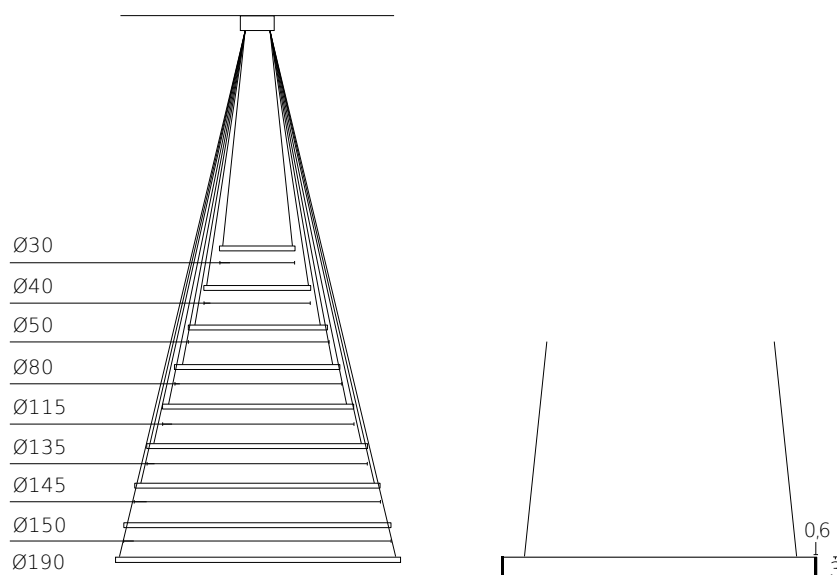

MISURE ROSONE / CEILING ROSE MEASURES	Rings Ø30cm Ø13,2Cm / h3,8Cm	Rings Ø40cm Ø13,2Cm / h3,8Cm	Rings Ø50cm Ø13,9Cm / h3,8Cm
PESO ROSONE / CEILING ROSE WEIGHT	1,2KG	1,2KG	1,2KG
PESO ANELLO / RING WEIGHT	0,4KG	0,53KG	0,7KG
ASSORBIMENTO / POWER CONSUMPTION	10,5W	14W	17W
TENSIONE ALIM. LED / LED POWER SUPPLY VOLTAGE	24V	24V	24V
FLUSSO LUMINOSO LED / LED LUMINOUS FLUX	735Lm/828Lm/935Lm	980Lm/1105Lm/1243Lm	1190Lm/1381Lm/1555Lm
TEMPERATURE DI COLORE / CCT	2700K/3000K/4000K	2700K/3000K/4000K	2700K/3000K/4000K
RESA CROMATICA / CRI	>80	>80	>80
MISURE ROSONE / CEILING ROSE MEASURES	Rings Ø80cm Ø19,4Cm / h3,8Cm	Rings Ø115cm Ø19,4Cm / h3,8Cm	Rings Ø135cm Ø19,4Cm / h3,8Cm
PESO ROSONE / CEILING ROSE WEIGHT	1,6KG	1,6KG	1,6KG
PESO ANELLO / RING WEIGHT	1,0KG	1,6KG	1,8KG
ASSORBIMENTO / POWER CONSUMPTION	28W	40W	47W
TENSIONE ALIM. LED / LED POWER SUPPLY VOLTAGE	24V	24V	24V
FLUSSO LUMINOSO LED / LED LUMINOUS FLUX	1960Lm/2210Lm/2486Lm	2800Lm/3177Lm/3575Lm	3290Lm/3730Lm/4196Lm
TEMPERATURE DI COLORE / CCT	2700K/3000K/4000K	2700K/3000K/4000K	2700K/3000K/4000K
RESA CROMATICA / CRI	>80	>80	>80
MISURE ROSONE / CEILING ROSE MEASURES	Rings Ø145cm Ø19,4Cm / h3,8Cm	Rings Ø150cm Ø19,4Cm / h3,8Cm	Rings Ø190cm Ø21,7Cm / h3,8Cm
PESO ROSONE / CEILING ROSE WEIGHT	1,6KG	1,6KG	1,8KG
PESO ANELLO / RING WEIGHT	1,93KG	2,0KG	2,55KG
ASSORBIMENTO / POWER CONSUMPTION	50W	51W	65W
TENSIONE ALIM. LED / LED POWER SUPPLY VOLTAGE	24V	24V	24V
FLUSSO LUMINOSO LED / LED LUMINOUS FLUX	3500Lm/4006Lm/4507Lm	3570Lm/4144Lm/4662Lm	4550Lm/5280Lm/5788Lm
TEMPERATURE DI COLORE / CCT	2700K/3000K/4000K	2700K/3000K/4000K	2700K/3000K/4000K
RESA CROMATICA / CRI	>80	>80	>80